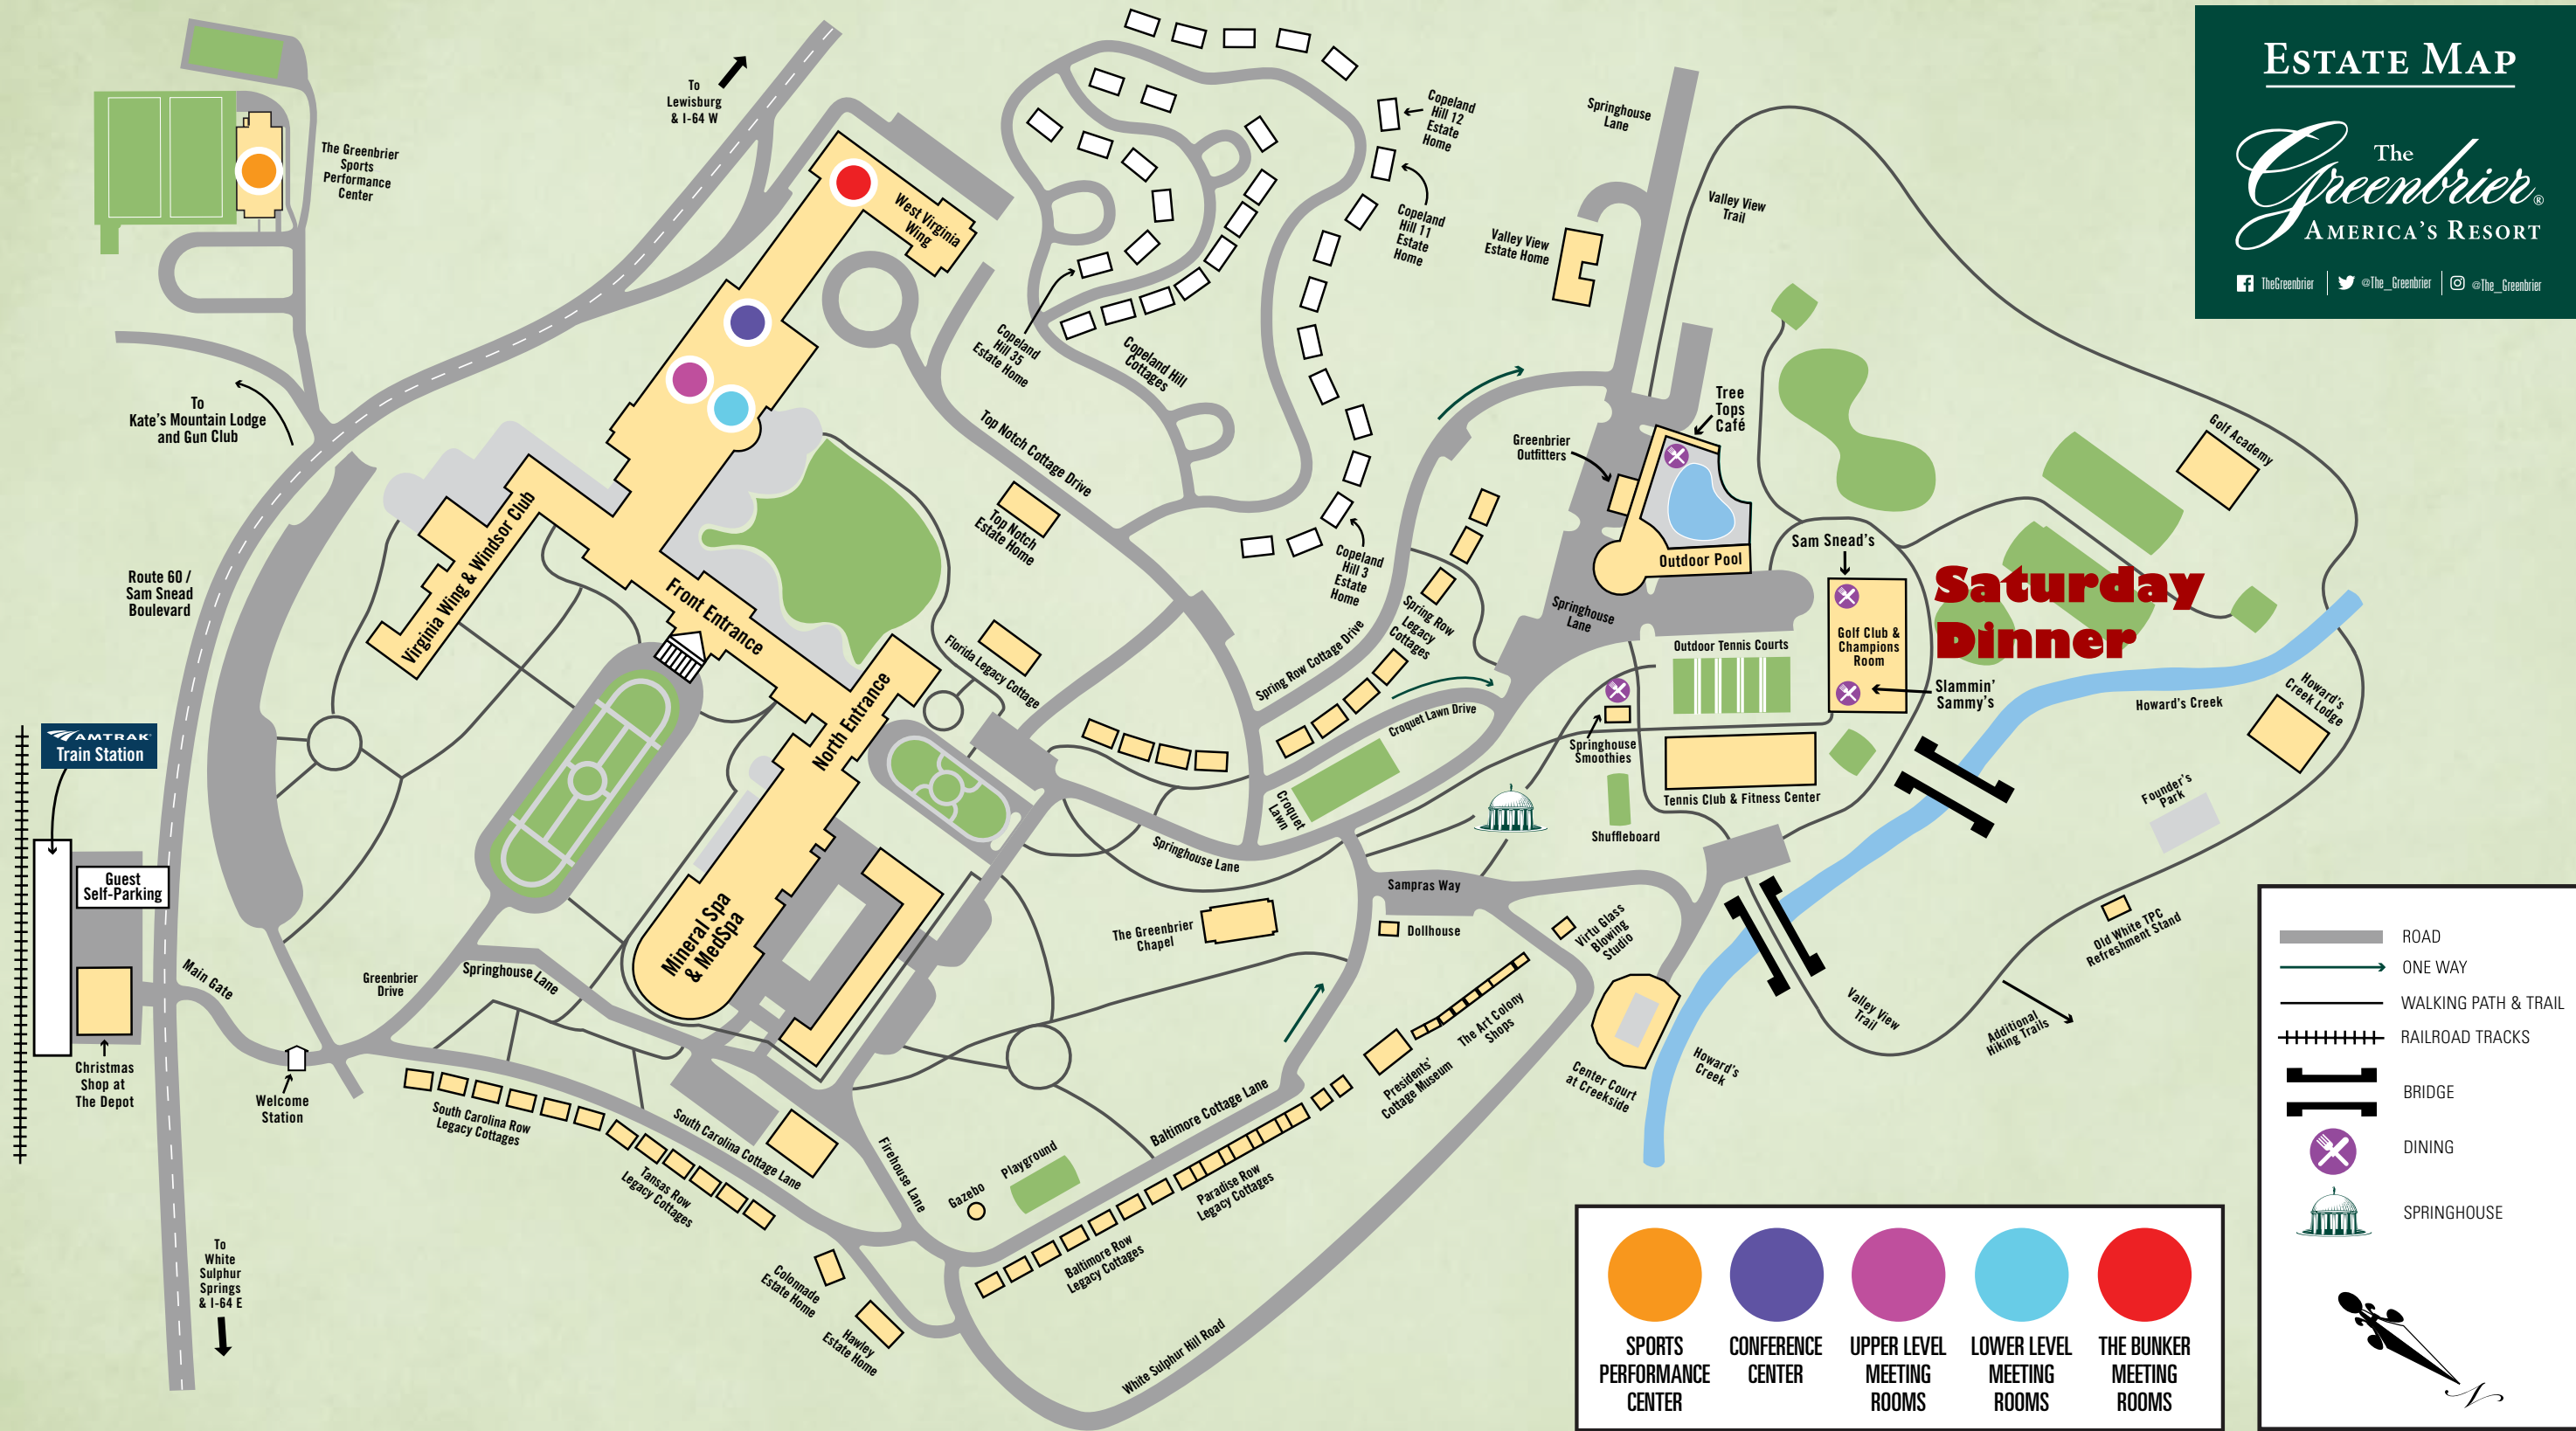

Conference Center

Breakout Rooms

Sports Performance Center

To West Virginia Wing Rooms, Exhibit Hall, Bunker Meeting Rooms and The Greenbrier Clinic

To West Virginia Wing Rooms, Exhibit Hall, Bunker Meeting Rooms and The Greenbrier Clinic

Lower Level Meeting Rooms

The Bunker Meeting Rooms

Upper Level Meeting Rooms

Center Elevators to Meeting Rooms

Map Legend

ESTATE MAP

The *Greenbrier*[®]
AMERICA'S RESORT

TheGreenbrier | @The_Greenbrier | @The_Greenbrier

Saturday Dinner

SPORTS PERFORMANCE CENTER	CONFERENCE CENTER	UPPER LEVEL MEETING ROOMS	LOWER LEVEL MEETING ROOMS	THE BUNKER MEETING ROOMS

	ROAD
	ONE WAY
	WALKING PATH & TRAIL
	RAILROAD TRACKS
	BRIDGE
	DINING
	SPRINGHOUSE